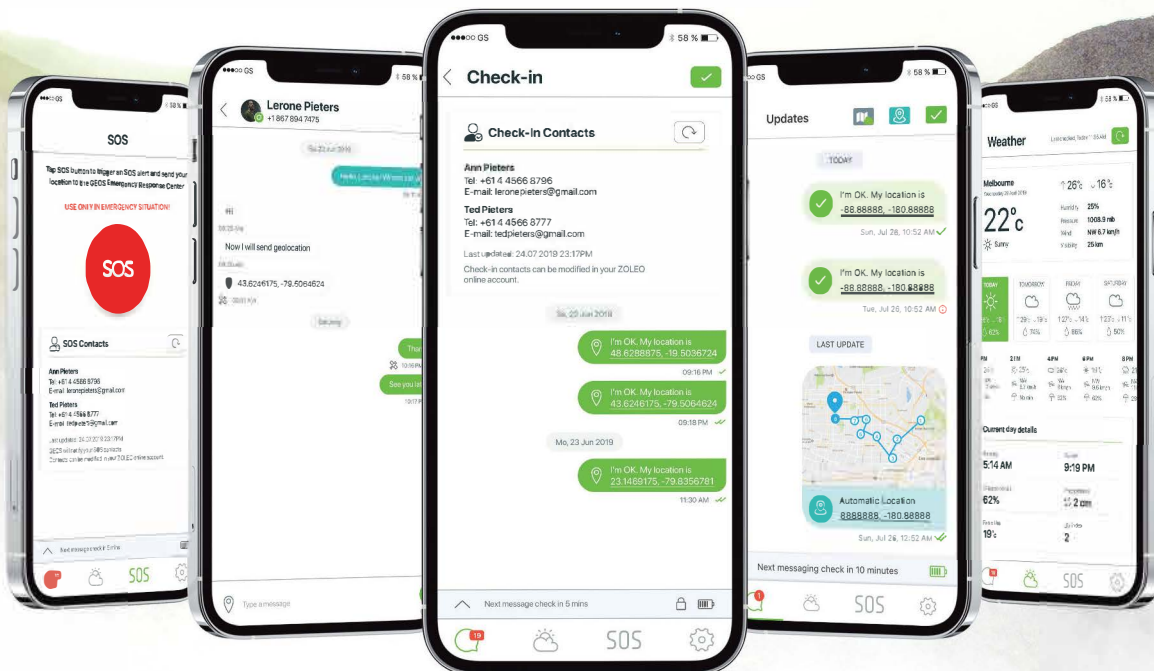

Device Tech Specs

-  **Rugged design:** IP68 and MIL-STD 810G.
-  **200+ hours of battery life.**

MSRP \$199

ZOLEO Features

-  **Send and receive SMS/text, email and app-to-app messages** over satellite, cellular or Wi-Fi using the lowest-cost network available.
-  Supports **950+ character messages** (app-to-app).
-  Includes a **dedicated ZOLEO email and SMS number** so contacts can easily reach you.
-  **On-demand hyper-local weather forecasts.**

Easy-to-use Features

-  **Easy to use** right out-of-the-box, access your contacts and start messaging.
-  **Easy device sharing** between users eliminates the need for reassignments.

The most affordable, easiest to deploy remote messaging solution available

Pain-free set-up and deployment

Whether used as a personal device or within a pool shared by employees, ZOLEO is quick to deploy and easy to administer. Simply download the free ZOLEO app, register online and connect the ZOLEO device via Bluetooth®.

Activated within minutes, ZOLEO requires virtually no training – just start messaging!

Simplicity and safety are built-in

SOS

Messaging

Check-in

Location Share+

Weather

ZOLEO is easy on your budget